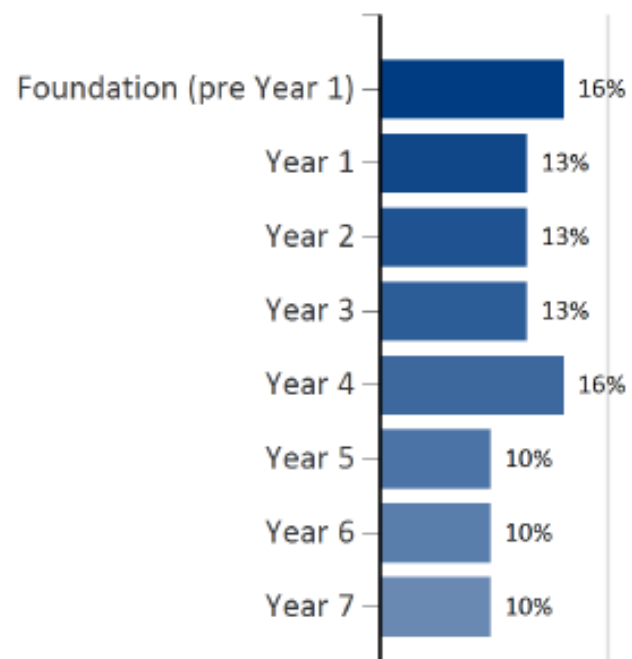

Parent Survey 2014

	Male		Female	
	Num	%	Num	%
Number	9	29%	22	71%

Parent survey 2016

	Male		Female	
	Num	%	Num	%
Number	14	32%	30	68%

Yokine PS Parent survey 2014 -

31 Online responses

Yokine PS Parent Survey 2016

44 online responses.

2014

2016

Review

The survey shows growth in nearly all areas. After review of the 2014 survey the school developed strategies to support growth in areas identified as requiring a focus and generally worked on all areas. The outcomes show obvious improvement which is pleasing. We continue to develop all areas ensuring that we continue to build a great school community.