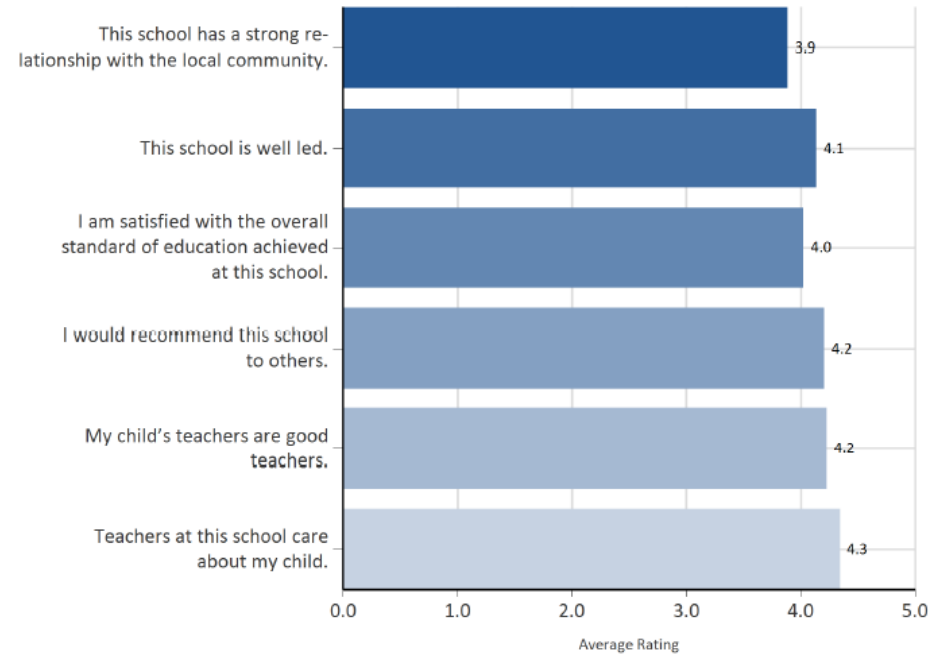

Parent Survey 2014

	Male		Female	
	Num	%	Num	%
Number	9	29%	22	71%

Parent survey 2016

	Male		Female	
	Num	%	Num	%
Number	14	32%	30	68%

Yokine PS Parent survey 2014 -

31 Online responses

Yokine PS Parent Survey 2016

44 online responses.

2014

2016

Review

The survey shows growth in nearly all areas. After review of the 2014 survey the school developed strategies to support growth in areas identified as requiring a focus and generally worked on all areas. The outcomes show obvious improvement which is pleasing. We continue to develop all areas ensuring that we continue to build a great school community.