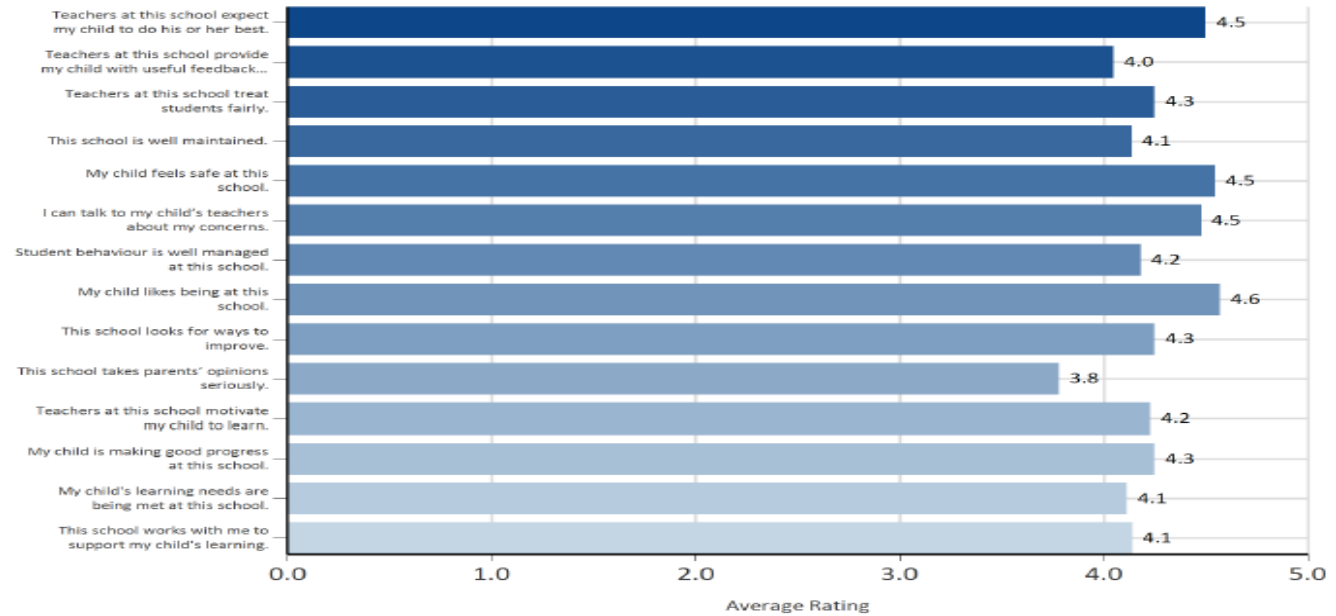

Parent Survey 2014

	Male		Female	
	Num	%	Num	%
Number	9	29%	22	71%

Parent survey 2016

	Male		Female	
	Num	%	Num	%
Number	14	32%	30	68%

Yokine PS Parent survey 2014 -

31 Online responses

Yokine PS Parent Survey 2016

44 online responses.

2014

2016

Review

The survey shows growth in nearly all areas. After review of the 2014 survey the school developed strategies to support growth in areas identified as requiring a focus and generally worked on all areas. The outcomes show obvious improvement which is pleasing. We continue to develop all areas ensuring that we continue to build a great school community.