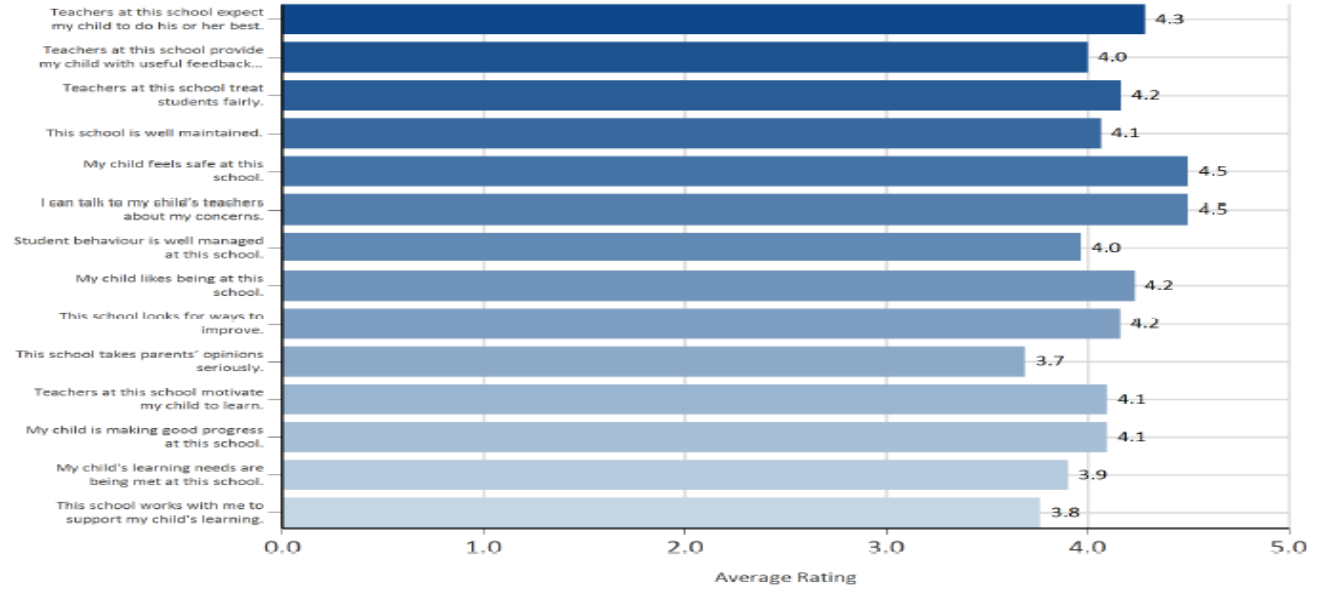

Parent Survey 2014

	Male		Female	
	Num	%	Num	%
Number	9	29%	22	71%

Parent survey 2016

	Male		Female	
	Num	%	Num	%
Number	14	32%	30	68%

Yokine PS Parent survey 2014 -

31 Online responses

Yokine PS Parent Survey 2016

44 online responses.

2014

2016

Review

The survey shows growth in nearly all areas. After review of the 2014 survey the school developed strategies to support growth in areas identified as requiring a focus and generally worked on all areas. The outcomes show obvious improvement which is pleasing. We continue to develop all areas ensuring that we continue to build a great school community.