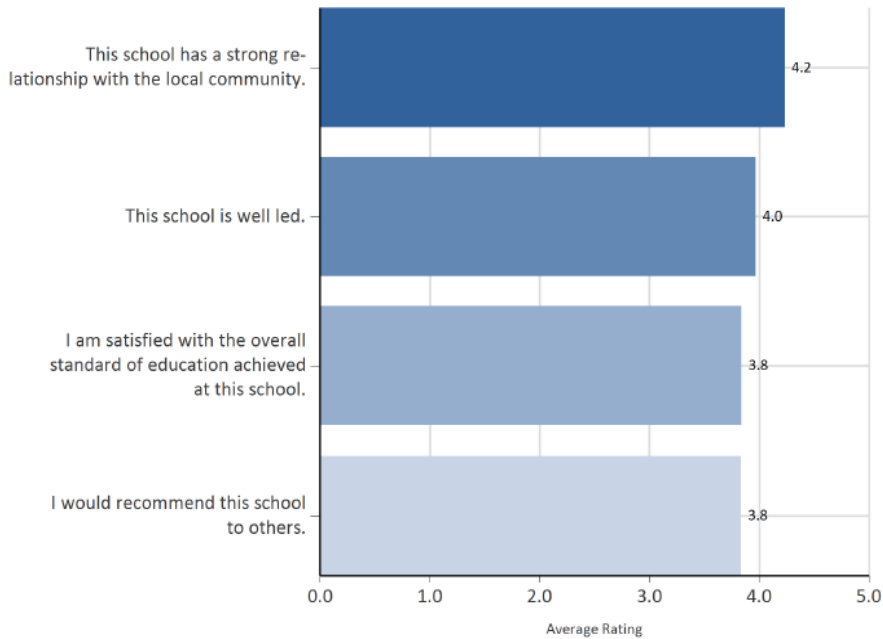

Parent Survey 2014

	Male		Female	
	Num	%	Num	%
Number	9	29%	22	71%

Parent survey 2016

	Male		Female	
	Num	%	Num	%
Number	14	32%	30	68%

Yokine PS Parent survey 2014 -

31 Online responses

Yokine PS Parent Survey 2016

44 online responses.

2014

2016

Review

The survey shows growth in nearly all areas. After review of the 2014 survey the school developed strategies to support growth in areas identified as requiring a focus and generally worked on all areas. The outcomes show obvious improvement which is pleasing. We continue to develop all areas ensuring that we continue to build a great school community.