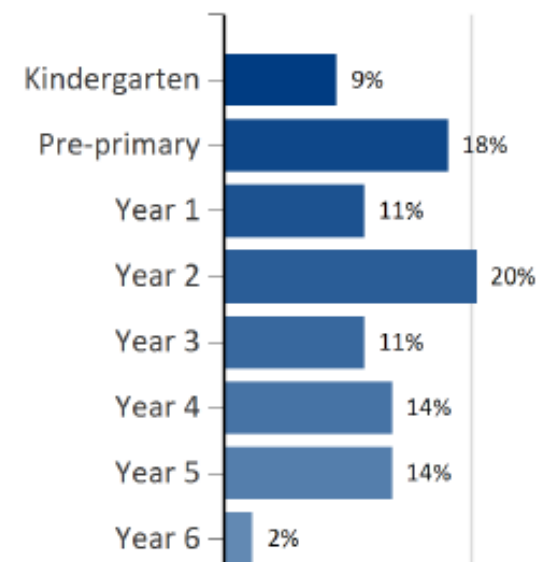

Parent Survey 2014

	Male		Female	
	Num	%	Num	%
Number	9	29%	22	71%

Parent survey 2016

	Male		Female	
	Num	%	Num	%
Number	14	32%	30	68%

Yokine PS Parent survey 2014 -

31 Online responses

Yokine PS Parent Survey 2016

44 online responses.

2014

2016

Review

The survey shows growth in nearly all areas. After review of the 2014 survey the school developed strategies to support growth in areas identified as requiring a focus and generally worked on all areas. The outcomes show obvious improvement which is pleasing. We continue to develop all areas ensuring that we continue to build a great school community.